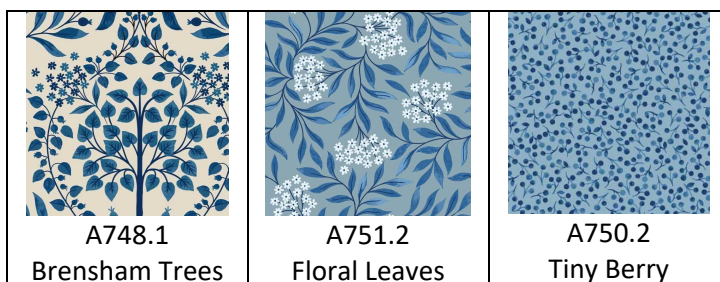

Lewis & Irene Brensham - £15.00 per metre