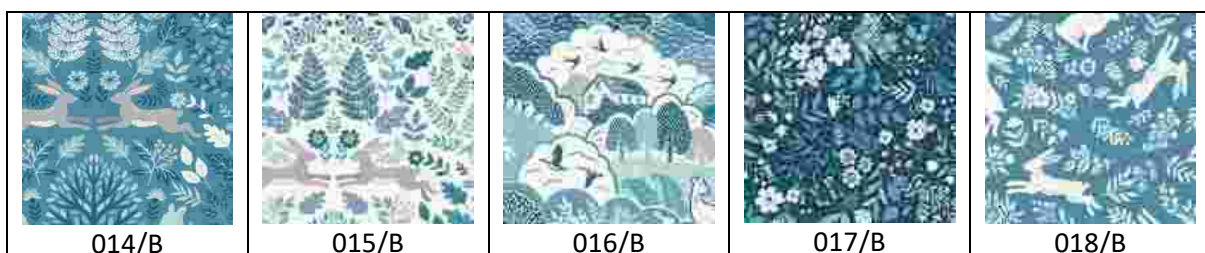

Makower Foxwood - £15.90 per metre