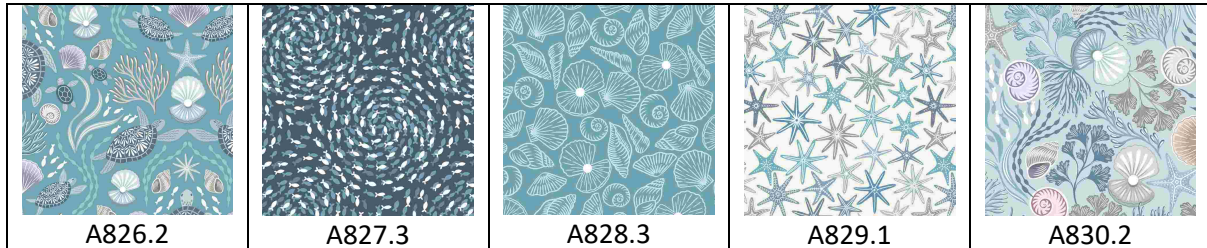

Henry Glass Butterflies and Blooms - £18.80 per metre

Lewis & Irene Brensham - £15.00 per metre

The Pumpkin Patch

May 2024

Lewis & Irene Country Life Reloved - £13.80 per metre

Lewis & Irene Enchanted - £14.50 per metre

Lewis & Irene Floral Song - £15.00 per metre

Lewis & Irene Honey Bee - £14.50 per metre

Lewis & Irene Ocean Pearls - £15.60 per metre

Liberty - Various Collections - £16.00 per metre

Liberty Heirloom 3 - £19.20 per metre