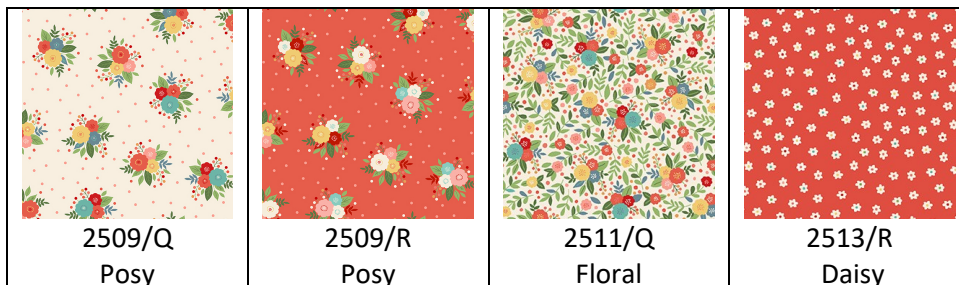

Makower Amelia - £14.40 per metre