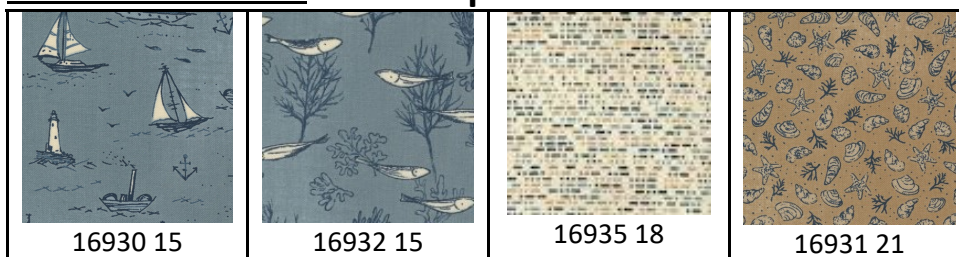

Moda To the Sea - £15.60 per metre