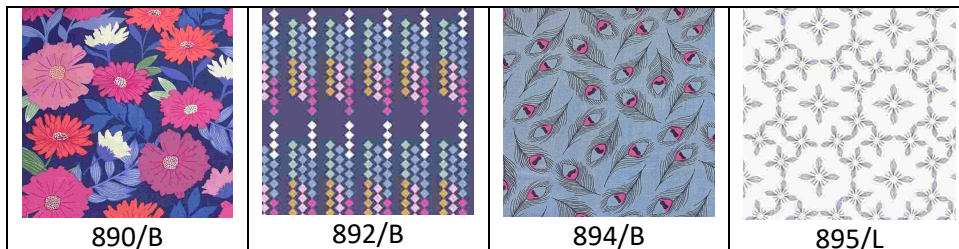

Liberty Tea for Two - £15.60 per metre

Liberty The Artist's Home - £16.70 per metre

Makower Amelia - £14.40 per metre

Makower Enchanted Bloom - £15.90 per metre

Makower Foxwood - £15.90 per metre

The Pumpkin Patch

May 2024

				
014/G	015/G	016/G	017/G	018/G
				
018/Q		Foxwood Panels 44" x 24" £9.80		

Makower Fleur Nouveau - £15.90 per metre

				
2/704P	2/705G	2/705P	2/706P	2/707LP
				
2/708G				

Makower Heather and Sage - £14.50 per metre