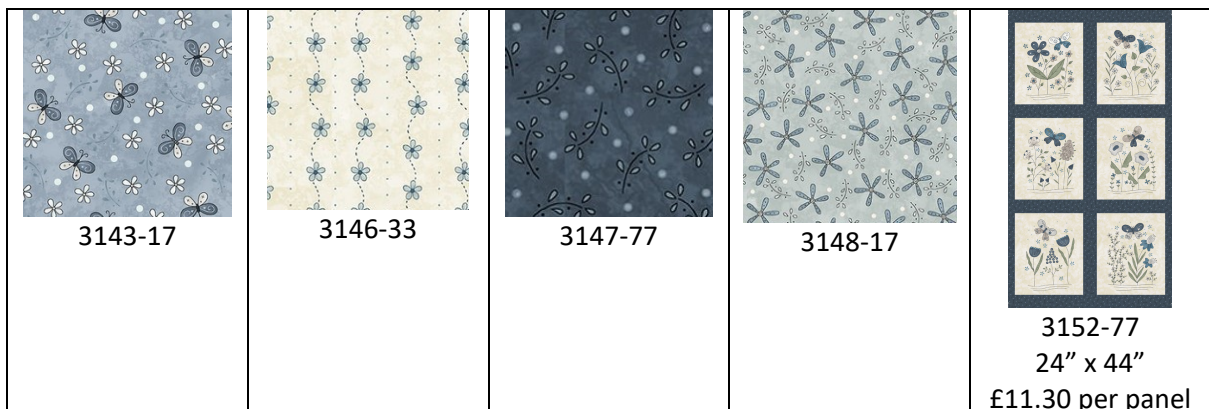

Henry Glass Butterflies and Blooms - £18.80 per metre