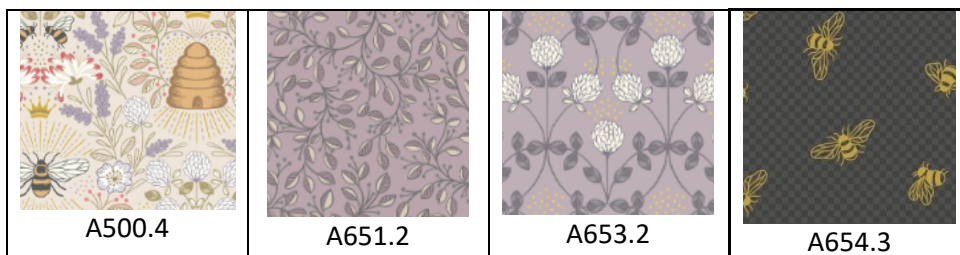

Henry Glass Butterflies and Blooms - £18.80 per metre

Lewis & Irene Brensham - £15.00 per metre

The Pumpkin Patch

May 2024

Lewis & Irene Country Life Reloved - £13.80 per metre

Lewis & Irene Enchanted - £14.50 per metre

Lewis & Irene Floral Song - £15.00 per metre

Lewis & Irene Honey Bee - £14.50 per metre

Lewis & Irene Ocean Pearls - £15.60 per metre

Liberty - Various Collections - £16.00 per metre

Liberty Heirloom 3 - £19.20 per metre