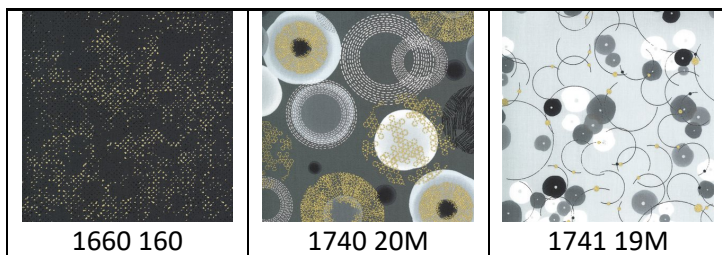

Moda Antionette by French General - £18.30 per metre

		
13957 11	13529 169 French General Solids £17.10 per metre	

Moda Bleu de France by French General - £16.60 per metre

		
13931 17 Indigo	13933 14 Ciel Blue	13935 13 Pearl

Moda Bliss - £17.60 per metre

				
44311 11	44312 12	44314 12	44315 12	44316 12

Moda Chateau de Chantilly by French General - £18.30 per metre

			
13944 14	13944 16	13945 11	13945 14

Moda Chickadee - £15.60 per metre

Moda Cottage Blue - £15.60 per metre

Moda Dance in Paris - £15.60 per metre

Moda Folktale - £15.60 per metre

Moda Honey and Lavender - £16.40 per metre

Moda Iris & Ivy - £16.10 per metre

Moda Morris Meadow - £17.60 per metre