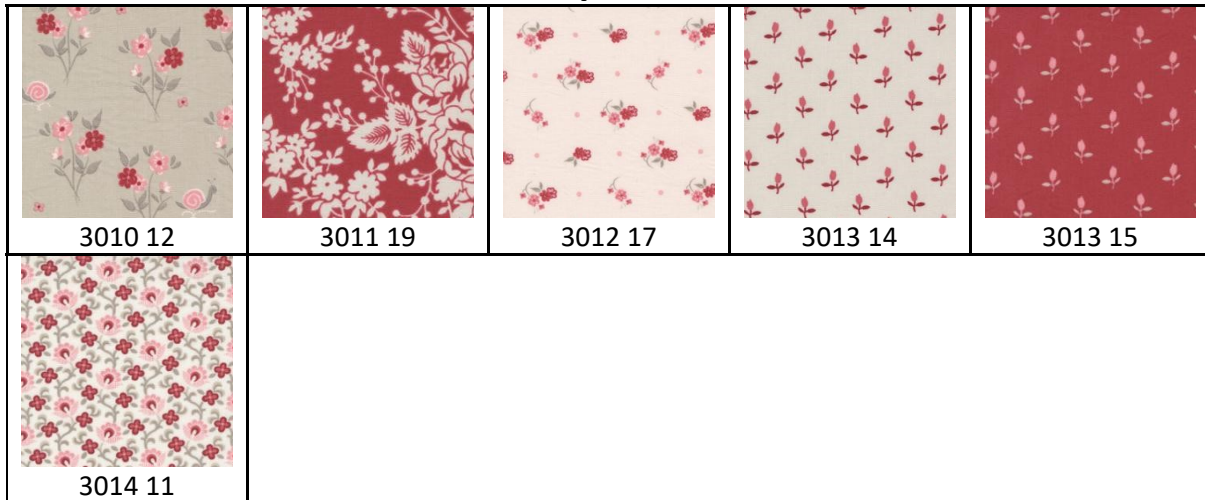

Moda The Flower Farm - £15.60 per metre