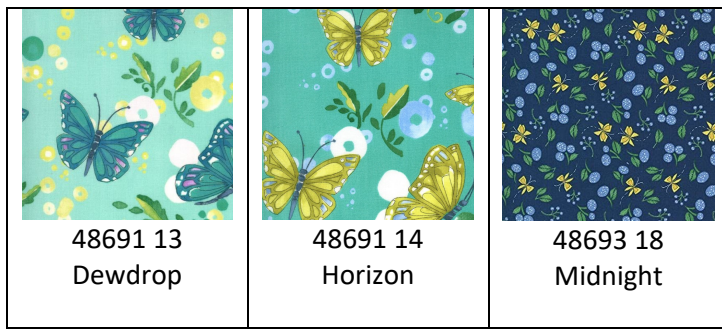

Moda Antionette by French General - £18.30 per metre

		
13957 11	13529 169 French General Solids £17.10 per metre	

Moda Bleu de France by French General - £16.60 per metre

		
13931 17 Indigo	13933 14 Ciel Blue	13935 13 Pearl

Moda Bliss - £17.60 per metre

				
44311 11	44312 12	44314 12	44315 12	44316 12

Moda Chateau de Chantilly by French General - £18.30 per metre

			
13944 14	13944 16	13945 11	13945 14

Moda Chickadee - £15.60 per metre

Moda Cottage Blue - £15.60 per metre

Moda Dance in Paris - £15.60 per metre

Moda Folktale - £15.60 per metre

Moda Honey and Lavender - £16.40 per metre

Moda Iris & Ivy - £16.10 per metre

Moda Morris Meadow - £17.60 per metre