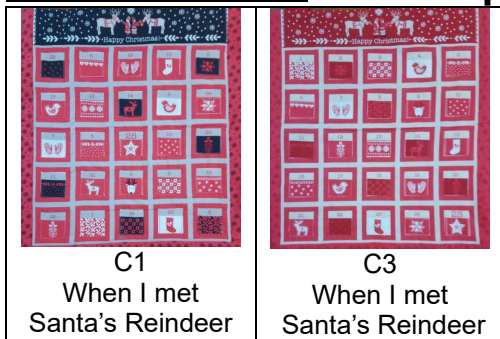

Lewis & Irene - £7.95 per panel

C1
When I met
Santa's Reindeer

C3
When I met
Santa's Reindeer

Makower - £9.80 per panel

2227/1
Santa's
Workshop

2368/1
Yappy
Dogs

2369/1
London

2387/1
Santa's Express

2331/1
House

2463/1
Scandi Town

2464/1
Skaters

2477/1
Santa Paws Cats

24861/1
Merry Santa

2581/1
Scandi Fold Up

Makower - £9.80 per panel

Nutex Fold Up - £8.40 per panel