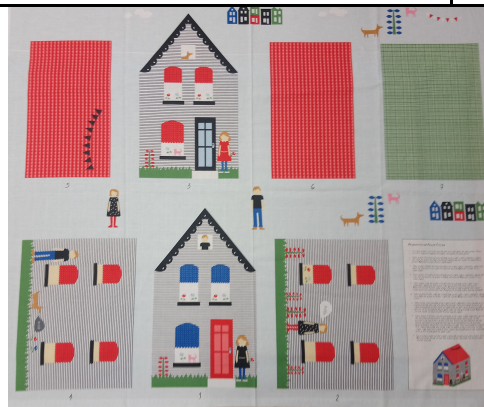

Baby Panels

CP55608
Disney
Bambi Friends Panel
36" x 44"
(90cm x 110cm)
£11.90

CX8551-BLOS-D
Michael Miller
Tiny Tots - Cuddly Cat
Panel 36" x 44 "
(90cm x 110cm)
£15.20

A650.2
Lewis & Irene
Bella Bunny & Bear
Panel 36" x 44"
(90 x 100 cm)
£13.10
Co-ordinating fabric available

2453/P
Makower
Baby Safari
Panel 36" x 44"
(90cm x 110cm)
£12.60
Co-ordinating fabric available

2609/B
Makower
In the Jungle
Panel 36" x 44"
(90cm x 110cm)
£14.10
Co-ordinating fabric available

Baby Fabrics

Height Charts

Children's Panels

2434/1
Makower
Pirate
24" x 44"
(Panel 60cm x 110cm)
£8.70
Co-ordinating Fabric available

P3751 Riley Blake
Treasure Map
36" x 44"
Reduced to £9.99

CX9371
Michael Miller
Down on the Farm
Panel 24" x 44"
(60cm x 110cm)
£9.50
Co-ordinating fabric available

P4811 Riley Blake
A Dream is a Wish play panel
24" x 44"
Reduced to £8.00

The Pumpkin Patch

March 2024

2398/1
Makower World Map
24" x 44"
£8.95

2525/1
Makower Around the World II
24" x 44"
£8.95

41280P
Windham Fabrics
House Cushion
14" x 12" x 8.5"
£12.99