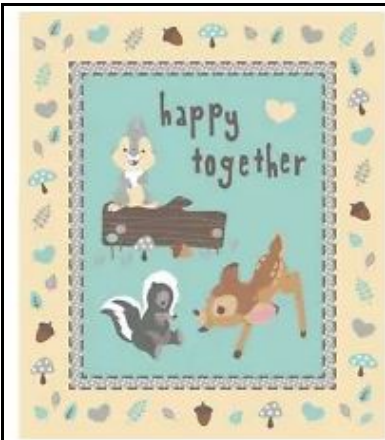

Baby Panels

CP55608
Disney
Bambi Friends Panel
36" x 44"
(90cm x 110cm)
£11.90

CX8551-BLOS-D
Michael Miller
Tiny Tots - Cuddly Cat
Panel 36" x 44 "
(90cm x 110cm)
£15.20

A650.2
Lewis & Irene
Bella Bunny & Bear
Panel 36" x 44"
(90 x 100 cm)
£13.10
Co-ordinating fabric available

2453/P
Makower
Baby Safari
Panel 36" x 44"
(90cm x 110cm)
£12.60
Co-ordinating fabric available

2609/B
Makower
In the Jungle
Panel 36" x 44"
(90cm x 110cm)
£14.10
Co-ordinating fabric available

Baby Fabrics

Lewis & Irene Bella Bunny & Bear - £14.50 per metre

Lewis & Irene Small Things - Wild Animals - £14.90 per metre

Lewis & Irene Special Delivery - £15.00 per metre

Makower Baby Safari - £14.00 per metre

Moda Little Ducklings - £15.60 per metre