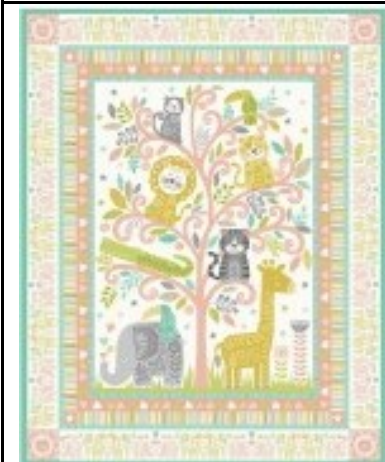

Baby Panels

CP55608
Disney
Bambi Friends Panel
36" x 44"
(90cm x 110cm)
£11.90

CX8551-BLOS-D
Michael Miller
Tiny Tots - Cuddly Cat
Panel 36" x 44 "
(90cm x 110cm)
£15.20

A650.2
Lewis & Irene
Bella Bunny & Bear
Panel 36" x 44"
(90 x 100 cm)
£13.10
Co-ordinating fabric available

2453/P
Makower
Baby Safari
Panel 36" x 44"
(90cm x 110cm)
£12.60
Co-ordinating fabric available

2609/B
Makower
In the Jungle
Panel 36" x 44"
(90cm x 110cm)
£14.10
Co-ordinating fabric available

Baby Fabrics

Lewis & Irene Bella Bunny & Bear - £14.50 per metre

Lewis & Irene Small Things - Wild Animals - £14.90 per metre

Lewis & Irene Special Delivery - £15.00 per metre

Makower Baby Safari - £14.00 per metre

Moda Little Ducklings - £15.60 per metre