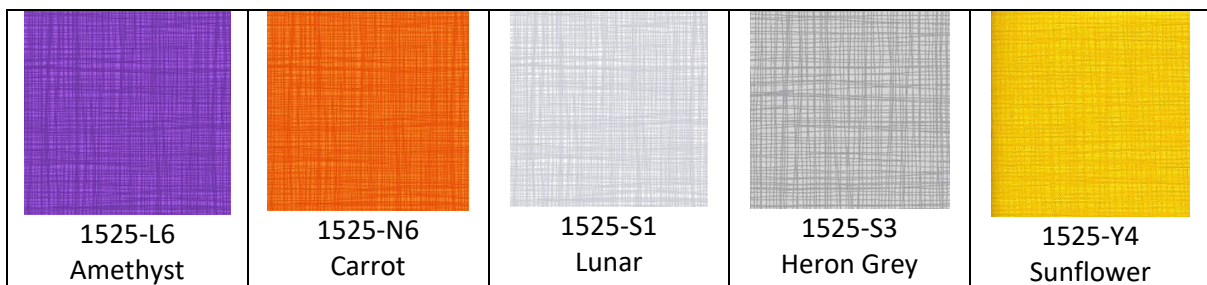

Makower Linea - £13.50 per metre