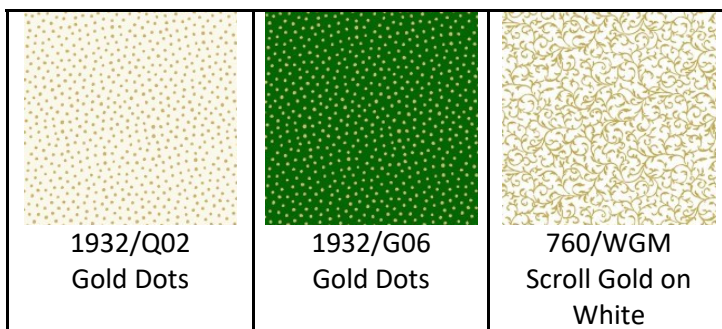

John Louden - £9.00 per metre

				
JLX0112 Gold Dots on Cream	JLX0153 Gold Leaves on Green	JLX0153 Gold Leaves on White	JLX0155 Gold Stars on Red	JLX0156 Gold Christmas Trees
				
JLX182 Gold and Silver Holly	JLX0183 Merry Christmas	JLX187 Christmas Trees	JLX0228 Silver Stars	JLX0266 Holly

Rose & Hubble - £10. 00 per metre 135cm (54") wide

Lewis & Irene - £14.90 per metre

			
C65.1	C65.2	C65.3	C72.3 Glow in the Dark

Lewis & Irene 2023 - £15.60 per metre

Makower - £13.80 per metre

Makower - £14.90 per metre