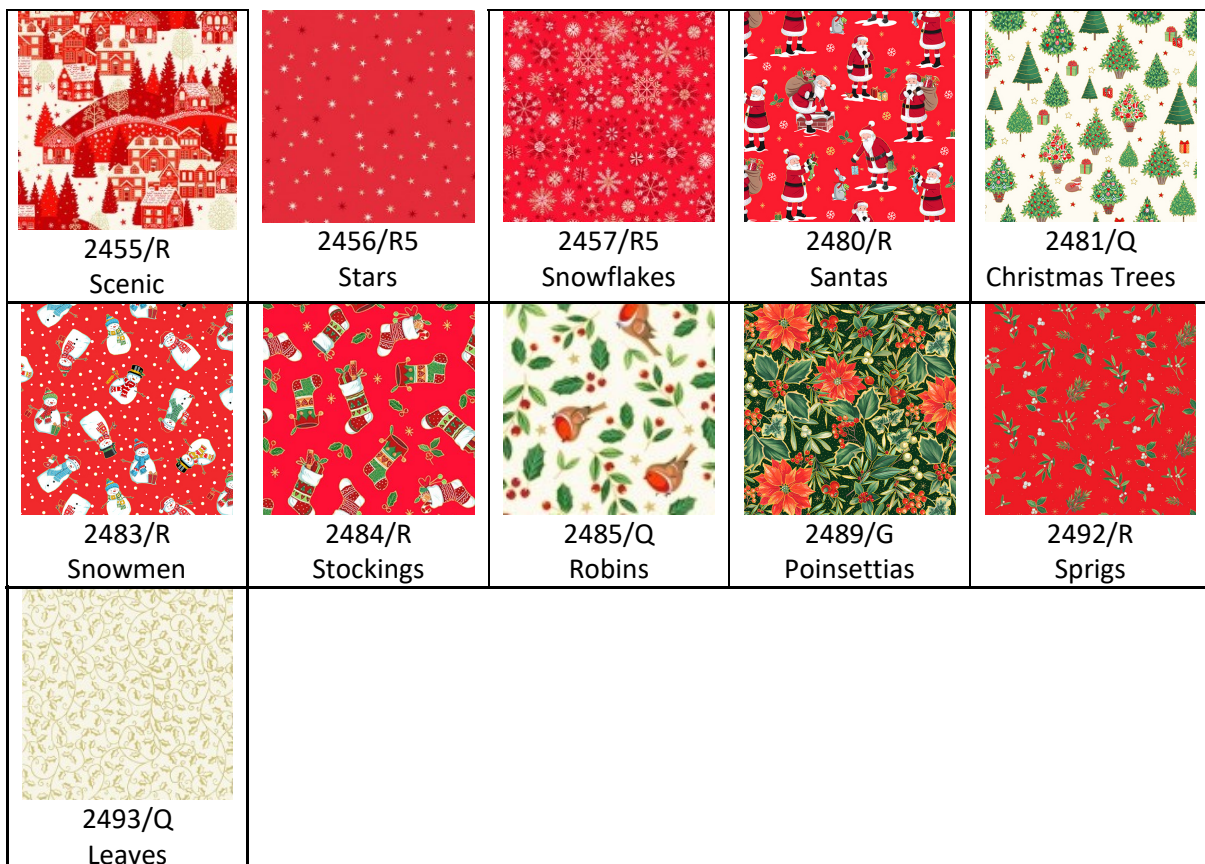

John Louden - £9.00 per metre

				
JLX0112 Gold Dots on Cream	JLX0153 Gold Leaves on Green	JLX0153 Gold Leaves on White	JLX0155 Gold Stars on Red	JLX0156 Gold Christmas Trees
				
JLX182 Gold and Silver Holly	JLX0183 Merry Christmas	JLX187 Christmas Trees	JLX0228 Silver Stars	JLX0266 Holly

Rose & Hubble - £10. 00 per metre 135cm (54") wide

Lewis & Irene - £14.90 per metre

			
C65.1	C65.2	C65.3	C72.3 Glow in the Dark

Lewis & Irene 2023 - £15.60 per metre

Makower - £13.80 per metre

Makower - £14.90 per metre