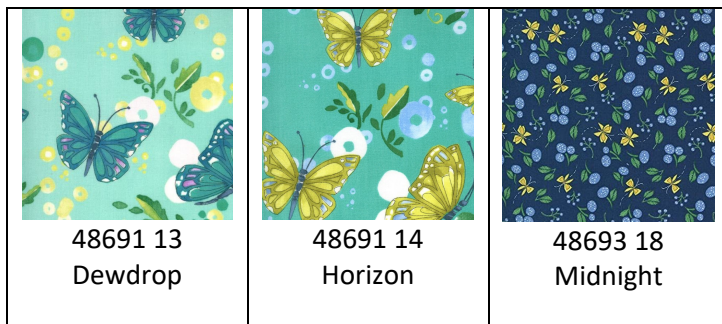

Moda Cottage Blue - £15.60 per metre