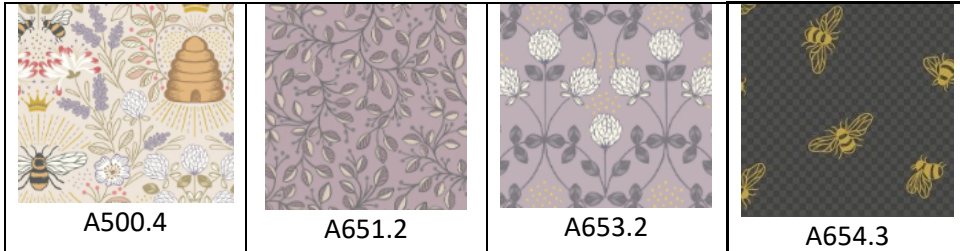

Lewis & Irene Honey Bee - £14.50 per metre