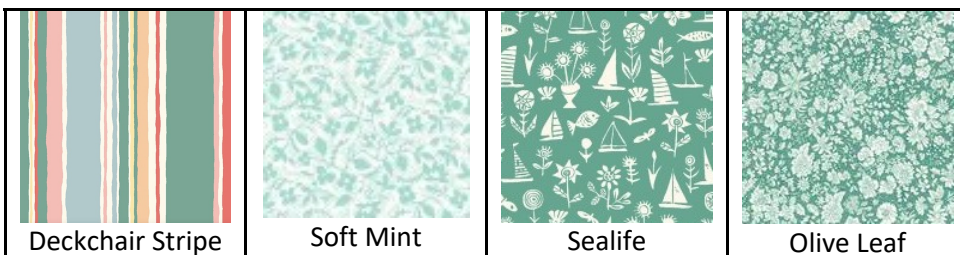

Liberty - Various Collections - £16.00 per metre