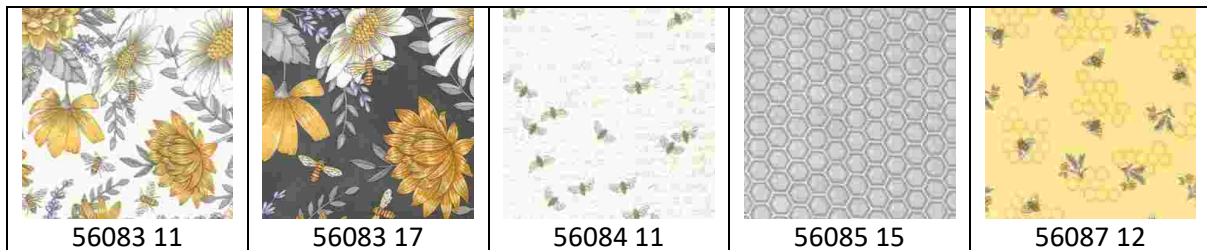

Moda Honey and Lavender - £16.40 per metre