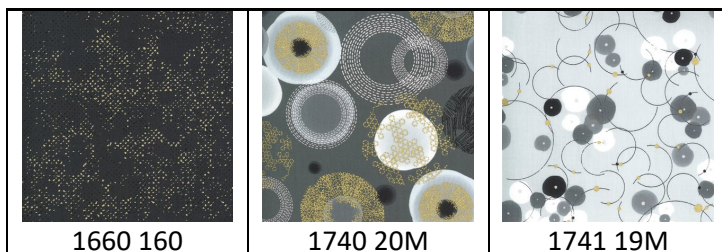

Moda Dance in Paris - £15.60 per metre