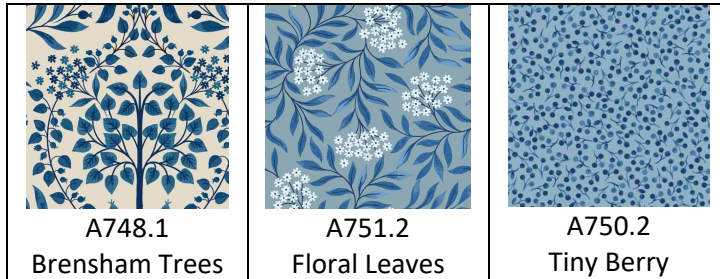

Lewis & Irene Brensham - £15.00 per metre