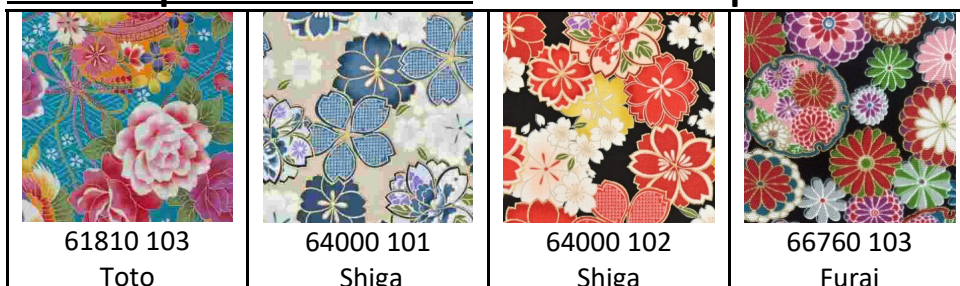

Nutex Japanese Collection - from £15.00 per metre