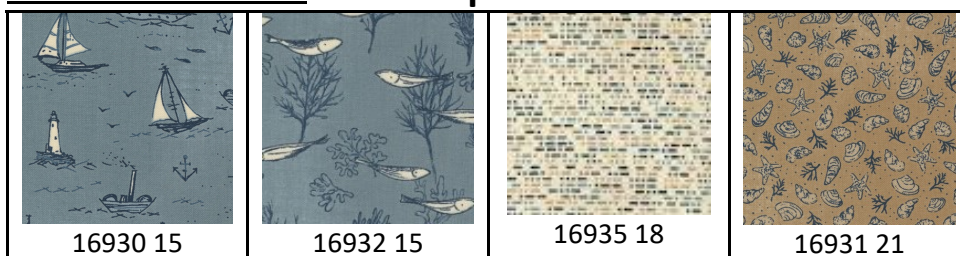

Moda To the Sea - £15.60 per metre