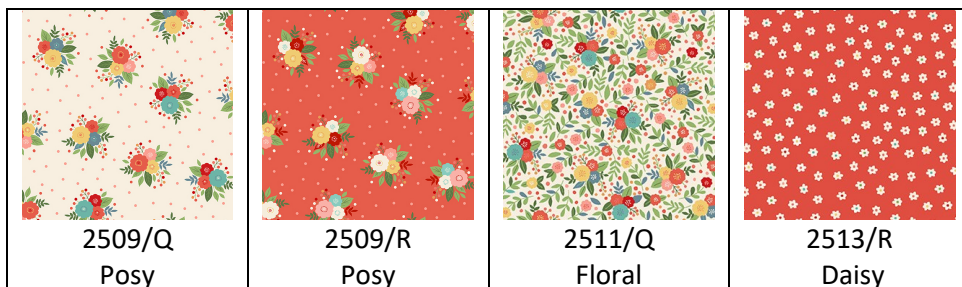

Makower Amelia - £14.40 per metre