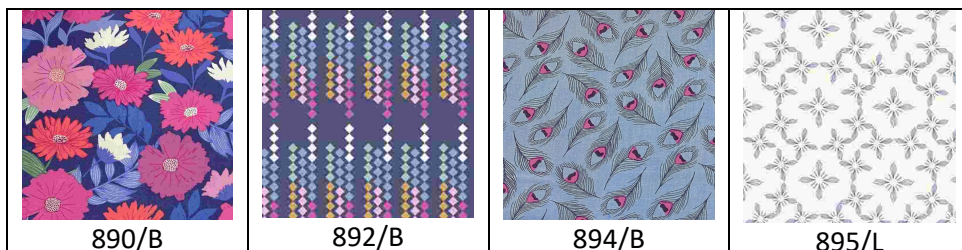

Makower Enchanted Bloom - £15.90 per metre