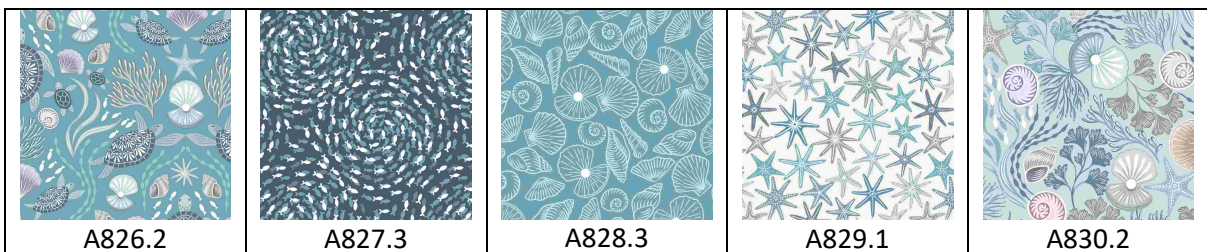

Lewis & Irene Ocean Pearls - £15.60 per metre