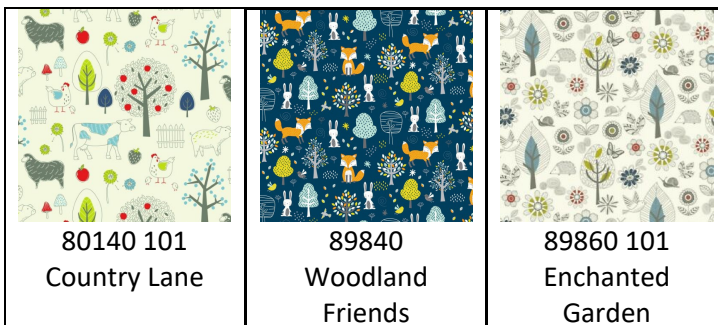

MMCX9329

MMCX9330

MMCX9334

CX9371
Michael Miller
Down on the
Farm
Panel
24" x 44"
(60cm x 110cm)
£9.50

Moda ABCXYZ - £16.10 per metre

Moda Meander - £15.60 per metre

Nutex Bee Haven - £13.50 per metre

Nutex Birdsong - £13.60 per metre

Nutex Brite Happy Hens - £12.60 per metre

Nutex Canines and Felines - £13.60 per metre

Nutex Chicken Talk - £12.60 per metre

Nutex Country Lane - £13.50 per metre

Nutex Footballs - £13.10 per metre

Nutex Seaside - £12.60 per metre

11030/102
Promenade

Nutex Solar Glitter - £14.00 per metre

80429-102
Stars

80420-101
Planets

80420-103
Solar System

Riley Blake Bee's Life - £16.80 per metre

10103
Parchment

Riley Blake Cooper - £17.60 per metre

RBC11400
Dogs

Riley Blake Pirate Tales - 17.20 per metre

	
RBC9681 Cream	RBC9683 Black

Landscapes - Individually priced per metre

				
Makower 2344/1 Sky and Gulls £13.80	Makower 1367/B2 Sky £13.80	Elizabeth's Studio 290 Sand £16.80	Elizabeth's Studio 371 Trees £16.80	Elizabeth's Studio 430 Space £17.20
				
Elizabeth's Studio 176 Trees £17.90	Makower 276/G5 Grass £12.50	Makower 2404/G5 Grass £13.00	Makower 2404/G6 Grass £13.00	Makower 2404/S9 £13.00
				
Makower 2404/Y3 £13.00	Blank Quilting Natural Treasures II 8616 66 Grass £15.60			