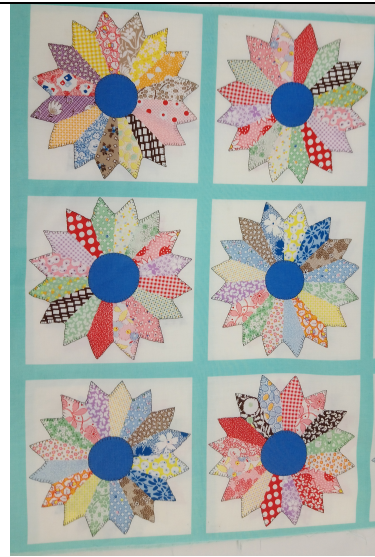

Panels

Lewis & Irene
Winter Botanicals
A788
18 x 5" squares
17" x 44"
£7.80

Henry Glass
Butterflies and Blooms
3152-77
24" x 44"
£11.30

Nutex
Sew Vintage
80590-101
24" x 44"
£8.20

Makower
Autumn Days
2600/1
24" x 44"
£9.60

Lewis & Irene
A759
Brensham
36" x 44"
£14.60 per panel

Clothworks
Jeepers Creepers
24" x 44"
£8.70

The Pumpkin Patch

November 2023

14619
Moda Flag Day Farm
24" x 44"
£8.10
Reduced to £5.00

TT1910 11
Quiltgate
24" x 44"
£8.70
Reduced to £5.00