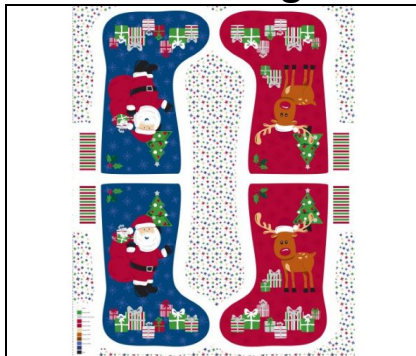

Lewis & Irene Stocking - £5.40 per panel

North Pole
19" x 12"

When I met Santa's Reindeer
Red
14" x 9"

When I met Santa's Reindeer
Cream
14" x 9"

Makower Stocking - £8.90 per panel

2388/1
Santa Express
22" x 14"

Nutex Stockings - £11.40 per panel

80130
22" x 14"